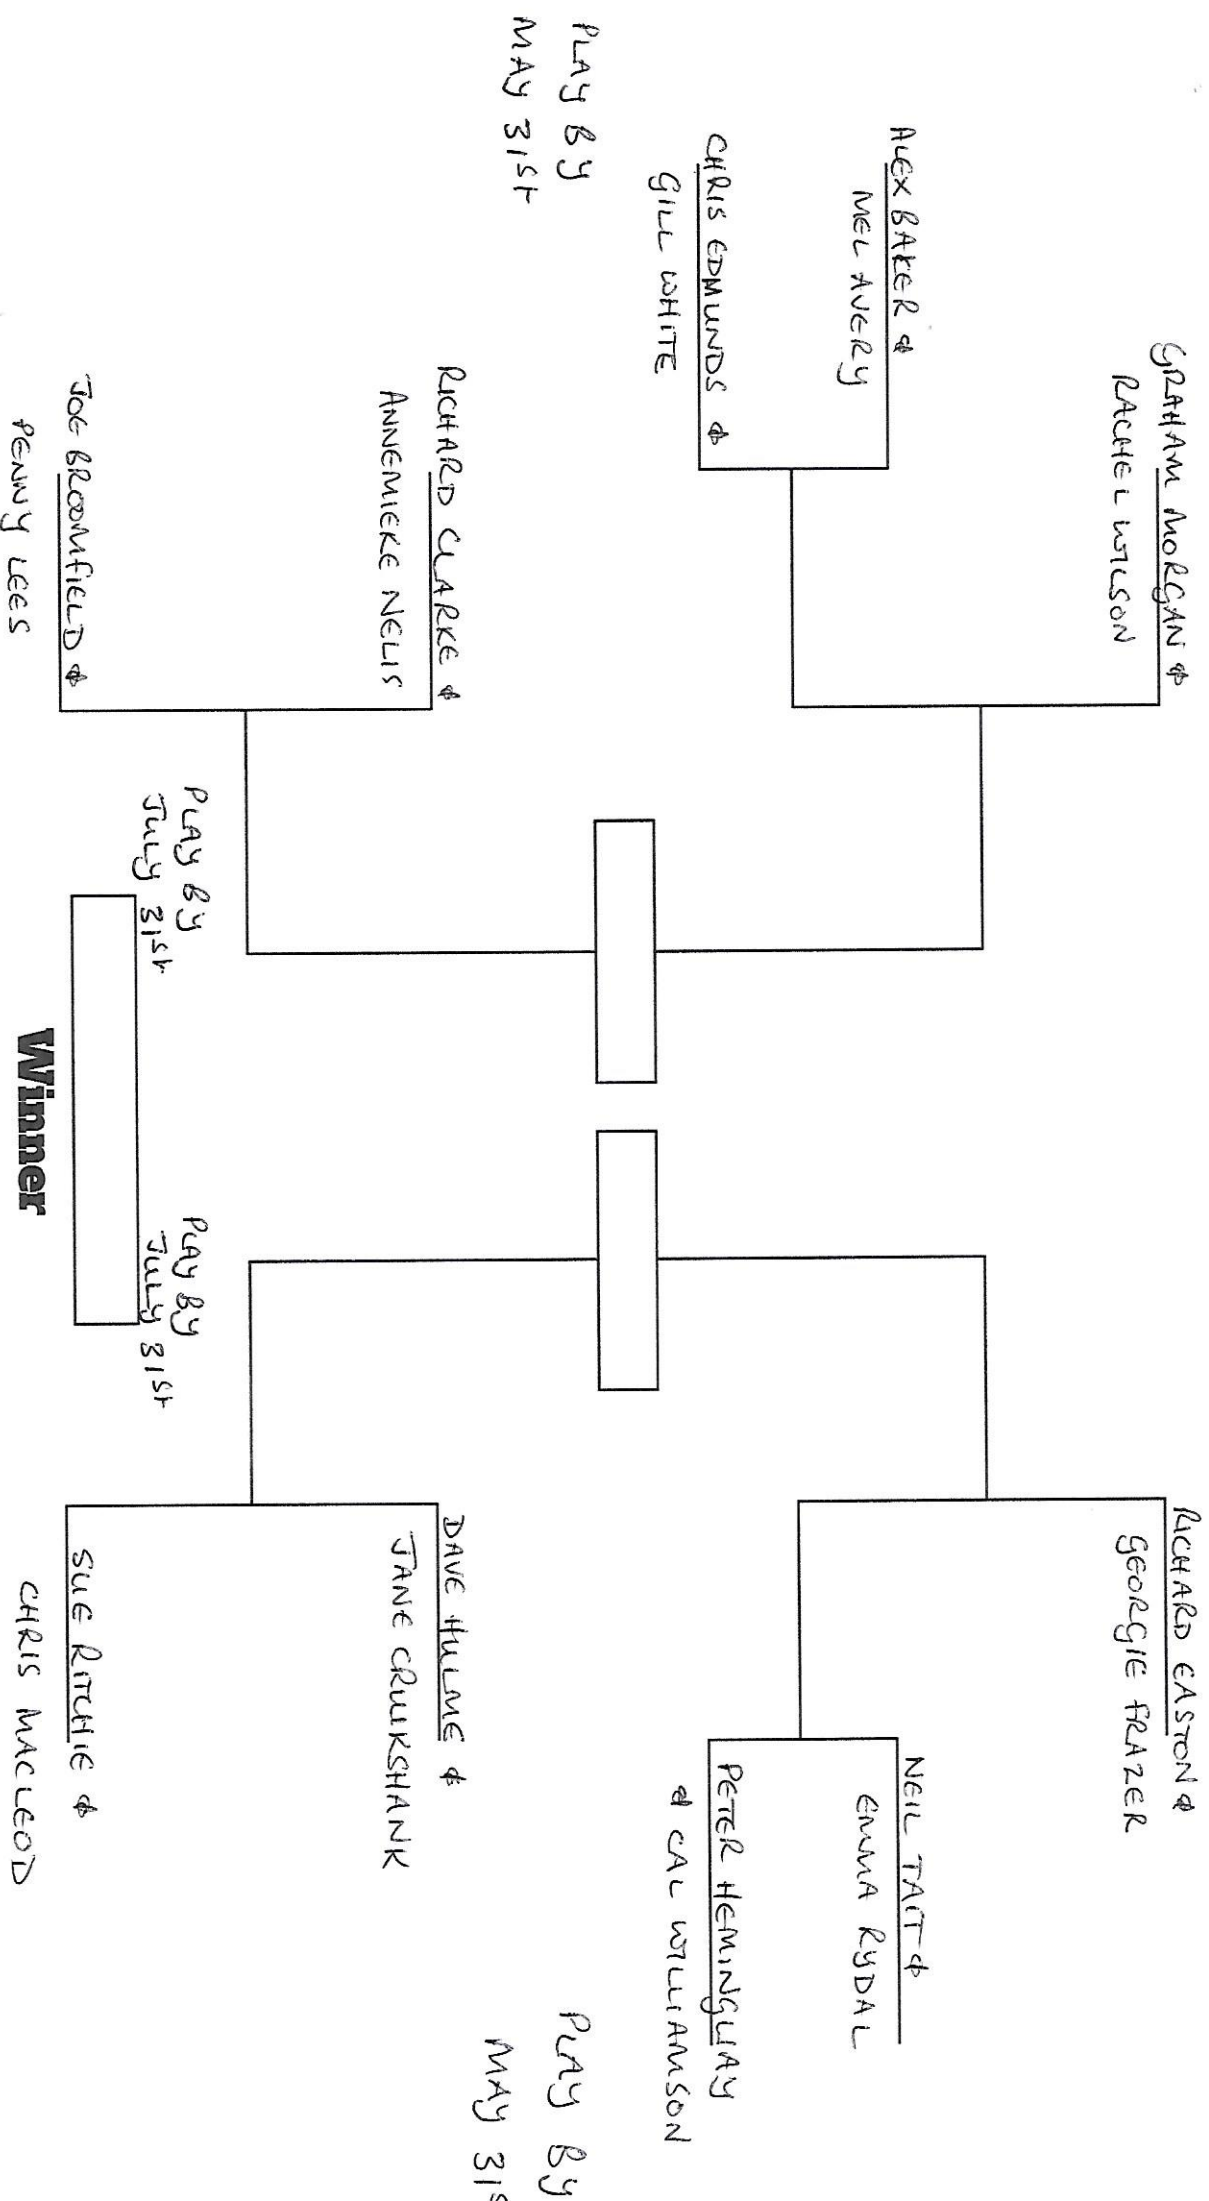

MIXED DOUBLES

PLAY BY
JUNE 30th

PLAY BY
JUNE 30th